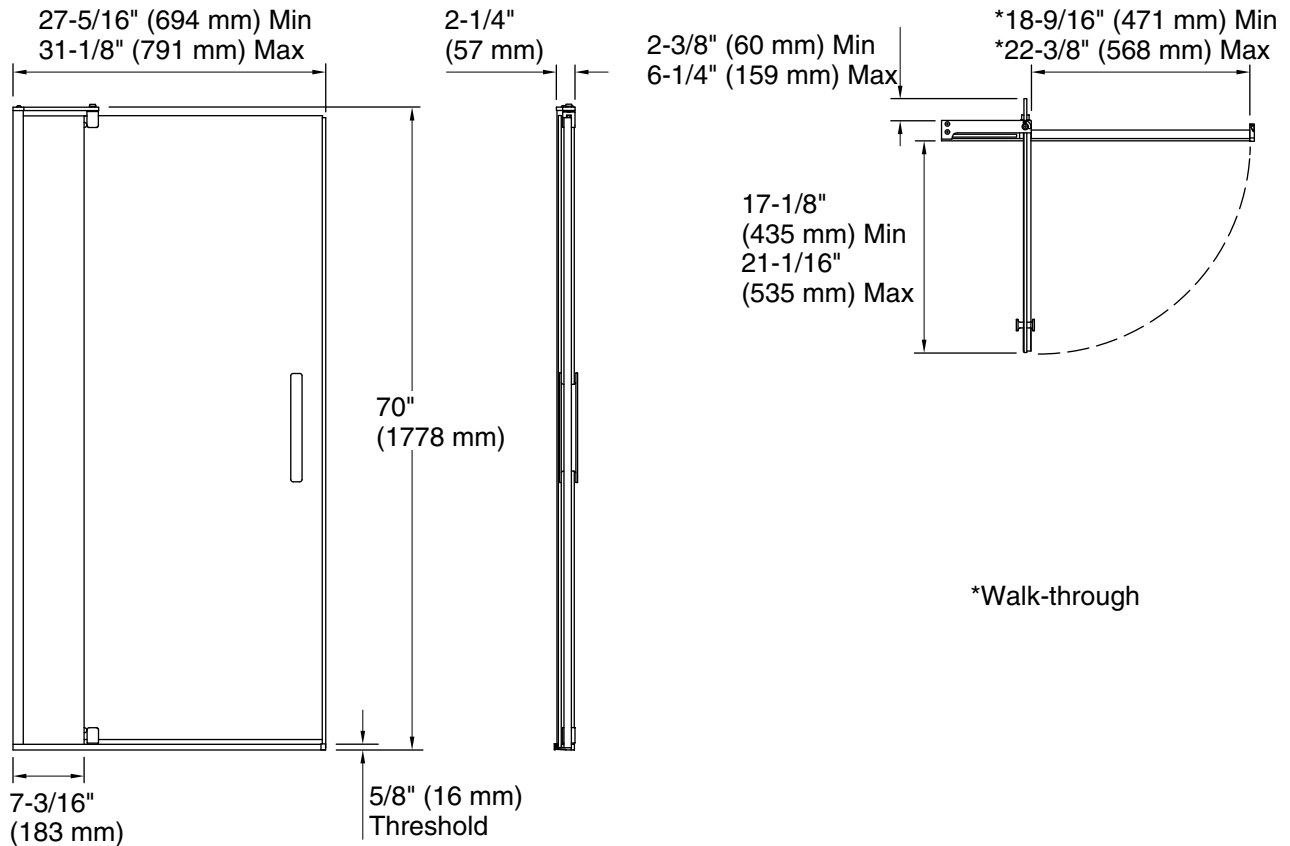

Material

- Frameless, 5/16" (8mm) thick Crystal Clear tempered glass.

Technology

- Self-closing mechanism offers superior performance and security against water leakage.
- Ultra-low threshold creates easy entry and exit to the showering space.
- Maximum width adjustability.

Installation

- Out-of-plumb adjustability simplifies installation.
- Door can be installed to open to the left or right to suit your bathroom layout.
- Pivot shower door.
- Not for use in hospitality.
- For residential use only.

Technical Information

All product dimensions are nominal.

Installation type:	For shower base installation
Opening style:	Pivot
Opening Width - Min:	27-5/16" (694 mm)
Opening Width - Max:	31-1/8" (791 mm)
Walk-through - Min:	18-9/16" (471 mm)
Walk-through - Max:	22-3/8" (568 mm)
Base-To-Wall Radius - Max:	3/8" (10 mm)
Glass thickness:	5/16" (8 mm)
Glass coating:	CleanCoat®

Notes

Install this product according to the installation guide.

Strike jamb is made of clear plastic and may not cover existing shower door holes.

NOTICE: The vertical opening should be a minimum of 74" (1880 mm) to allow clearance for installation.